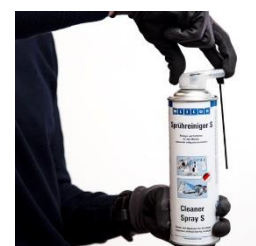

Double Nozzle Attachment for Weicon Sprays

Quick Reference Guide

Overview

Our double nozzle spray head is designed for professional users who need maximum versatility in how they apply their sprays.

This head is designed to provide this by allowing you to quickly switch between mist spray function for larger areas and the spray tube, for more precise dosage and application to hard to reach areas.

The head can be used with a variety of different Weicon sprays; 45+ at last count.

Compatible Adhesive Lubricant & Grease Sprays.

SKU	Spray Name	Can Size
SWM000185B01V0001	Adhering Grease Extra Strong Spray	400ml
SWM000292B01V0001	PTFE Fluid Spray	400ml
SWM000187B01V0001	Spray-On Grease NSF H1	400ml
SWM000188B01V0001	Spray-On Grease White	400ml

Compatible Anti-Corrosion & Surface Coating Sprays.

SKU	Spray Name	Can Size
SWM000133B01V0001	Corro-Protection Spray	400ml

Compatible Care & Protection Sprays.

SKU	Spray Name	Can Size
SWM000123B01V0001	Stainless Steel Care Spray	400ml

Compatible Special Purpose Sprays.

SKU	Spray Name	Can Size
SWM000281B01V0001	All-Round Sealing Spray - Black	400ml
SWM000281B01V0002	All-Round Sealing Spray - Grey	400ml
SWM000281B01V0003	All-Round Sealing Spray - White	400ml
SWM000180B01V0001	Alu-Grinding Protection Spray	400ml
SWM000136B01V0001	Leak Detection Spray	400ml